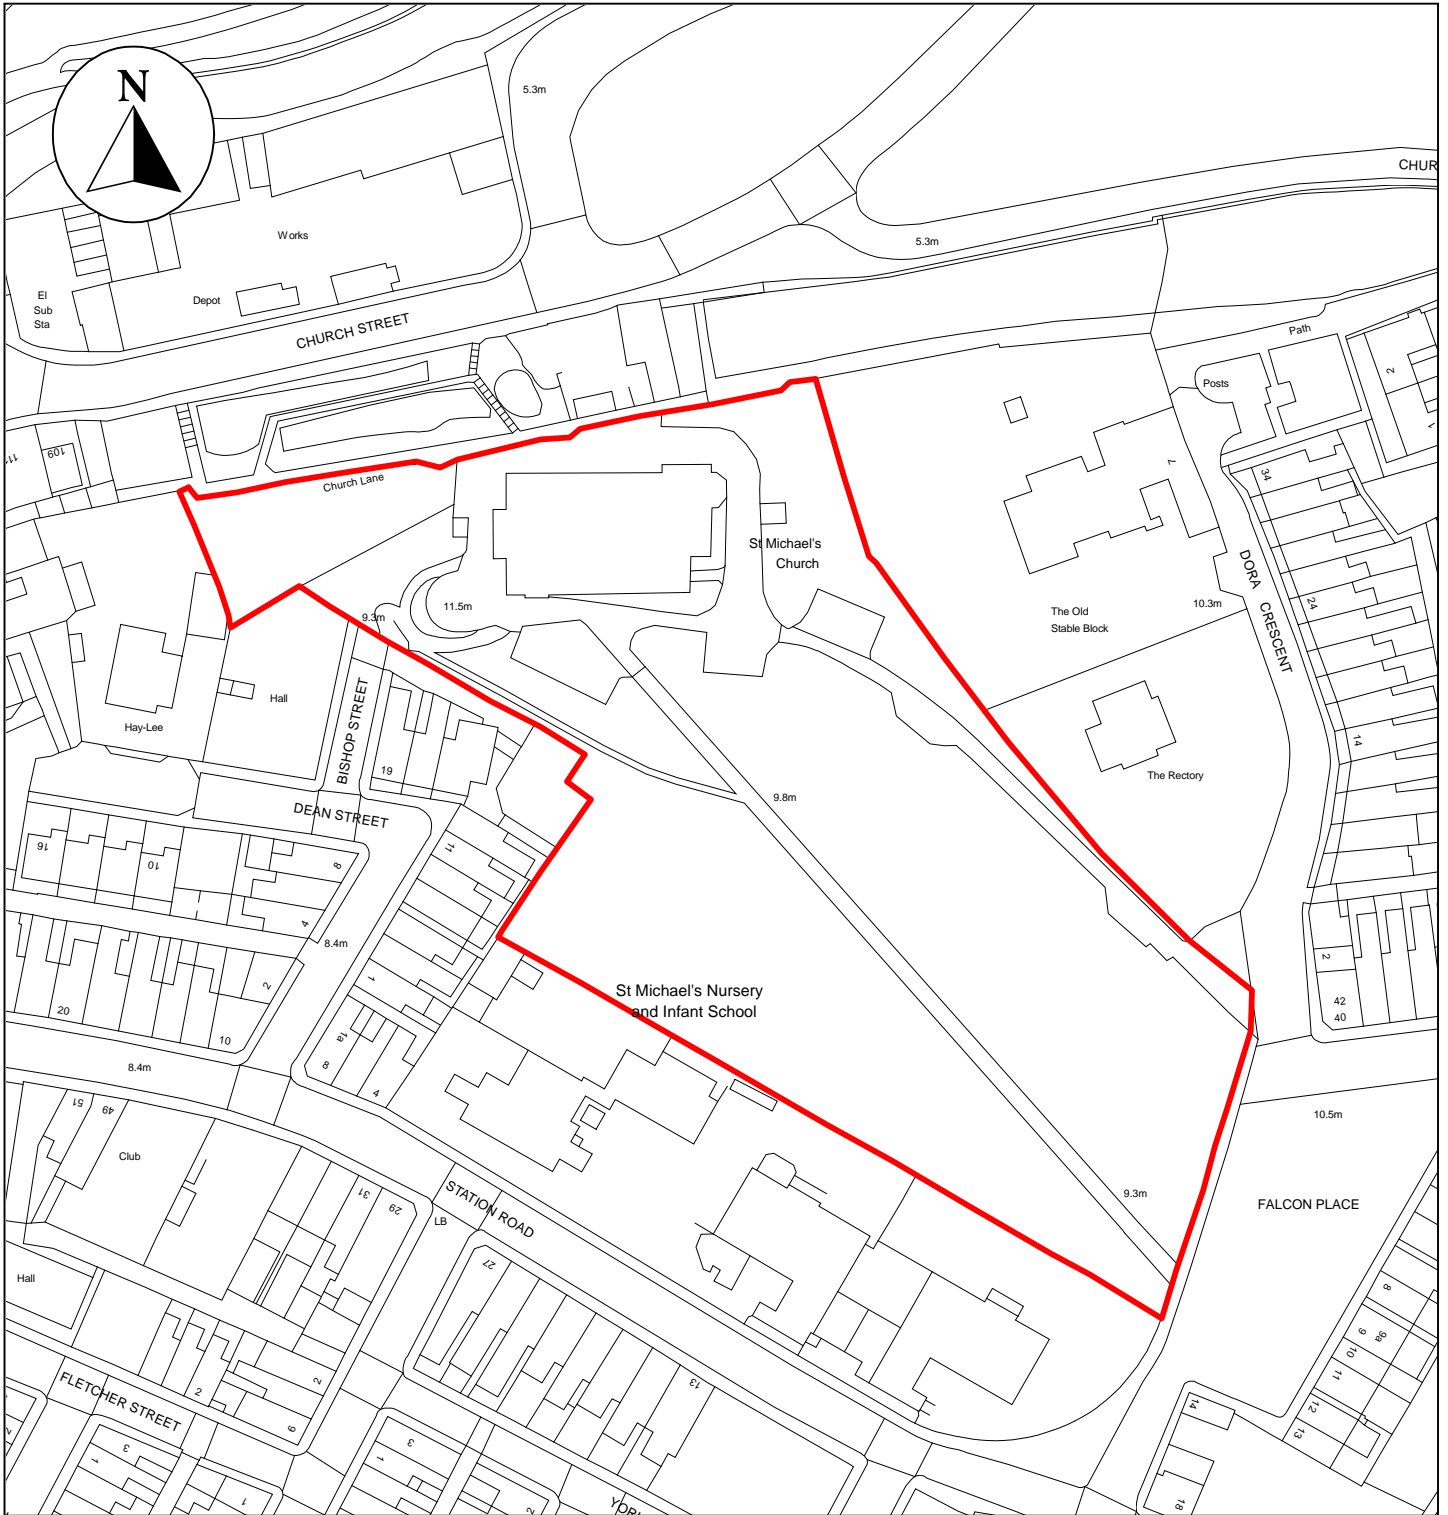

Public Space Protection Order Cumberland Council 2024

ANTI-SOCIAL BEHAVIOUR CRIME AND
POLICING ACT 2014

St Michael's Church, Workington, CA14 2EZ

Neighbourhoods
Education and Enforcement
Allerdale House
Workington
CA14 3YJ

Scale: 1 : 1,250
Date: February 2024

©crown copyright database rights 2024
ordnance survey AC0000861732